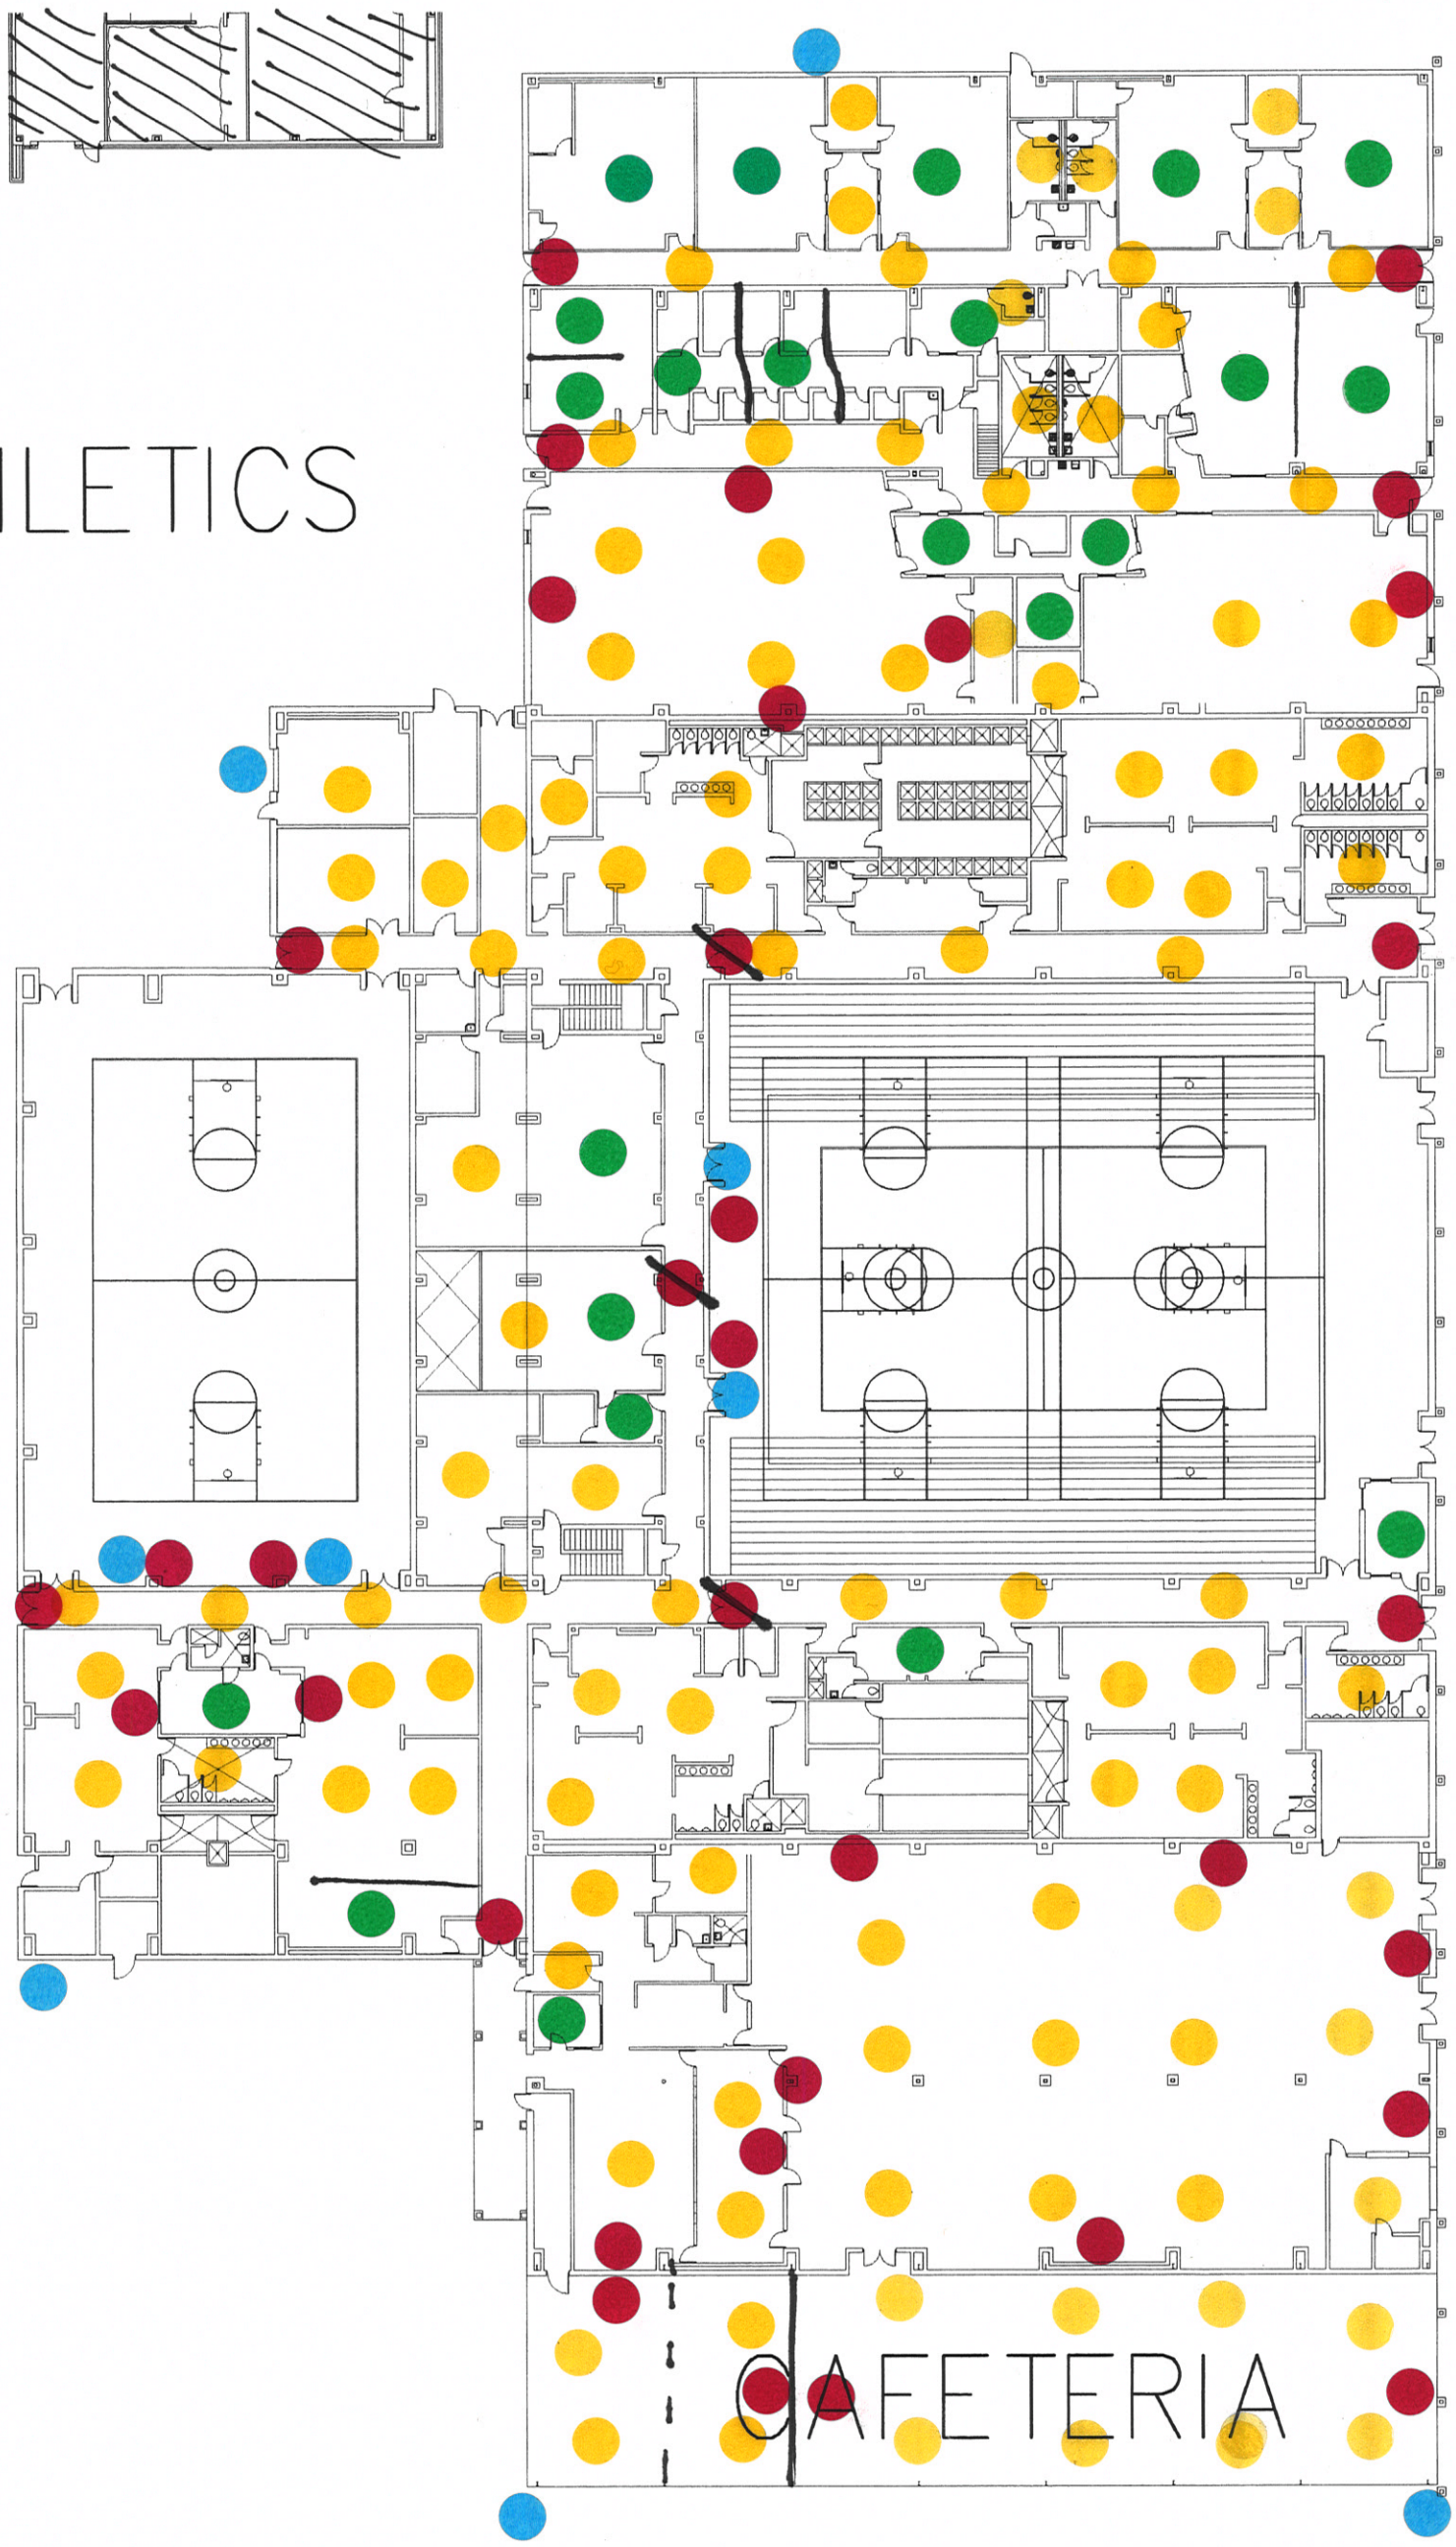

~~4" Back-to Back Digital Clocks~~

4" Digital Clocks

15 WATT HORN BEIGE

Common Speakers 2x2 Lay-Ins + 8" Round Spk.

CALL BUTTON - 2x2 Lay-Ins - Talk-Back Spk. AND 4" Digital Clock

ATHLETICS

MUSIC

ROT C

AG SHOP

P A C