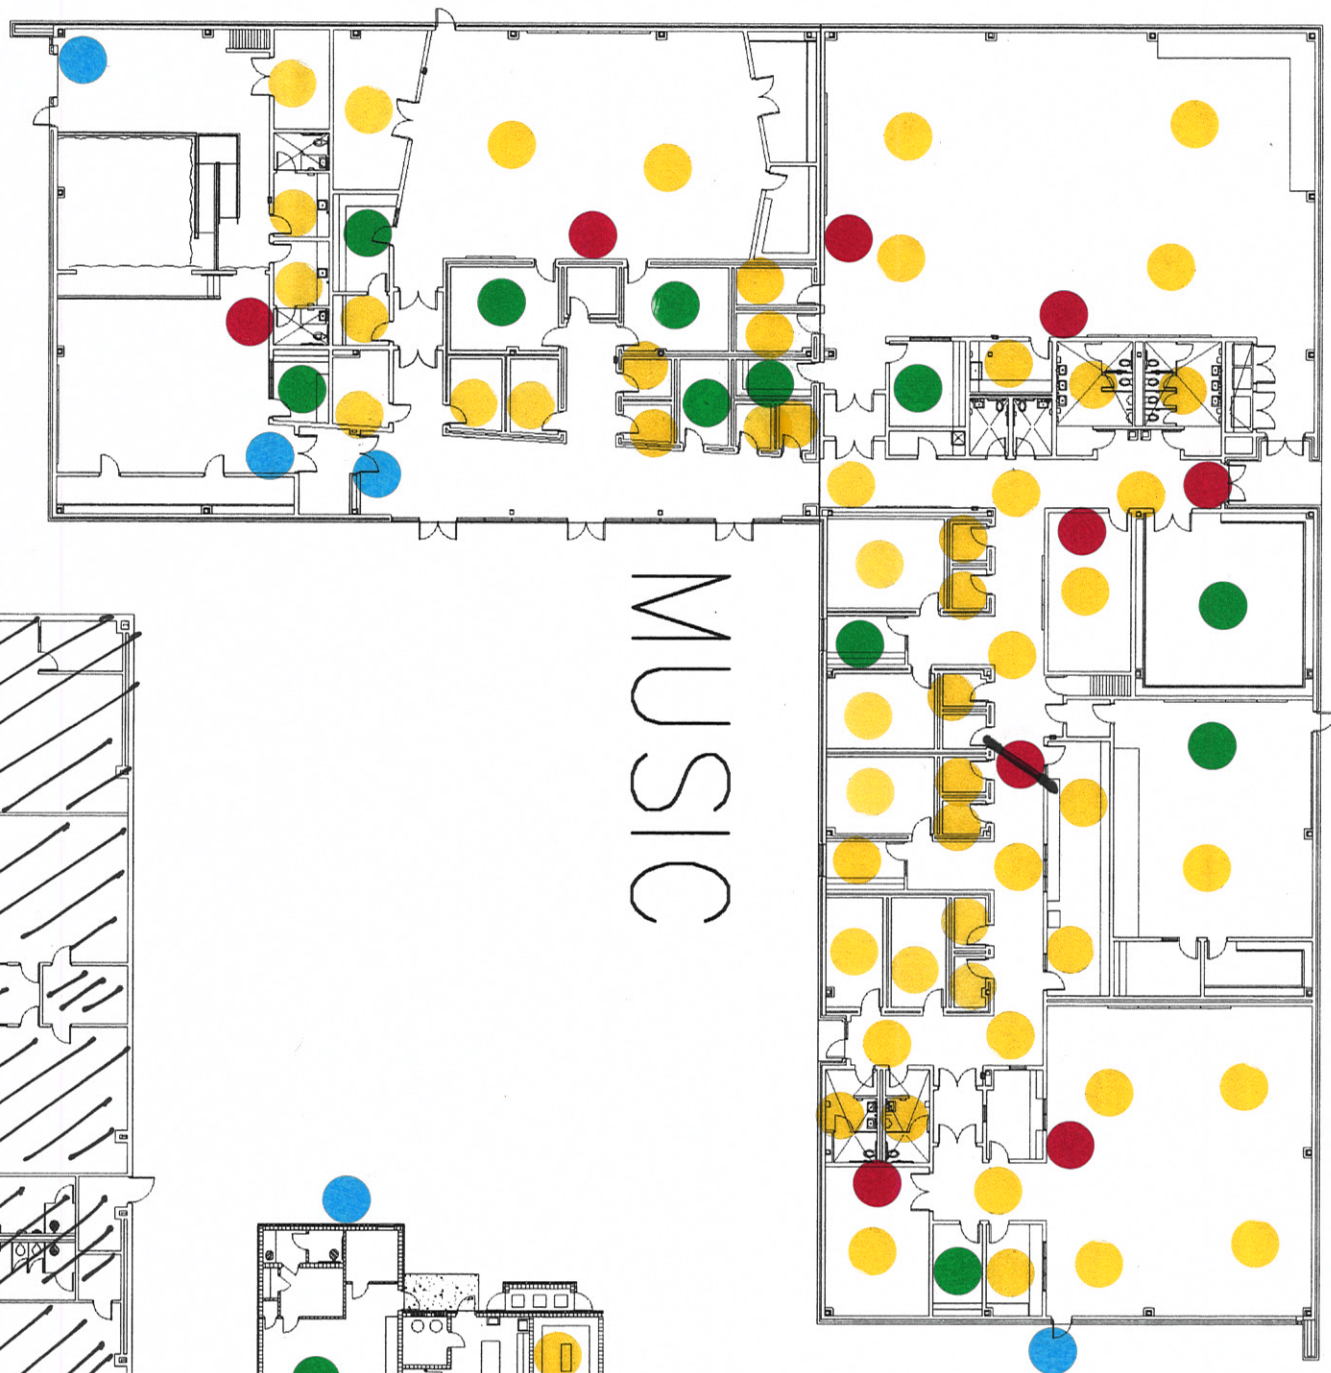

~~4" Back-to Back Digital Clocks~~

4" Digital Clocks

15 WATT HORN BEIGE

Common Speakers 2x2 Lay-Ins + 8" Round Spk.

CALL BUTTON - 2x2 Lay-Ins - Talk-Back Spk. AND 4" Digital Clock

ATHLETICS

MUSIC

ROT C

AG SHOP

P A C