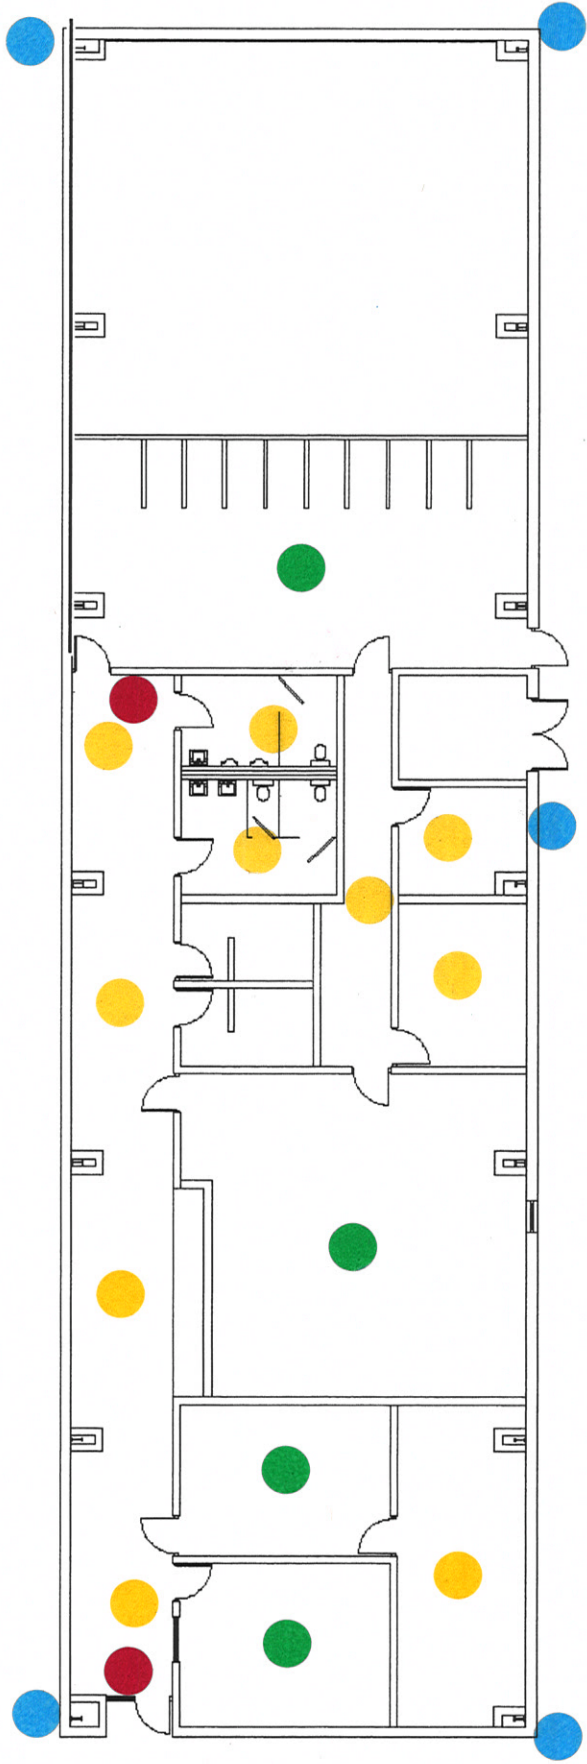

~~4" Back-to Back Digital Clocks~~

4" Digital Clocks

15 WATT HORN BEIGE

Common Speakers 2x2 Lay-Ins + 8" Round Spk.

CALL BUTTON - 2x2 Lay-Ins - Talk-Back Spk. AND 4" Digital Clock

ATHLETICS

MUSIC

ROT C