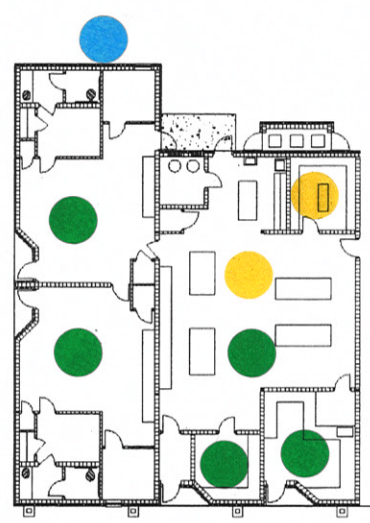

~~4" Back-to Back Digital Clocks~~

4" Digital Clocks

15 WATT HORN BEIGE

Common Speakers 2x2 Lay-Ins + 8" Round Spk.

CALL BUTTON - 2x2 Lay-Ins - Talk-Back Spk. AND 4" Digital Clock

ATHLETICS

MUSIC

ROT C