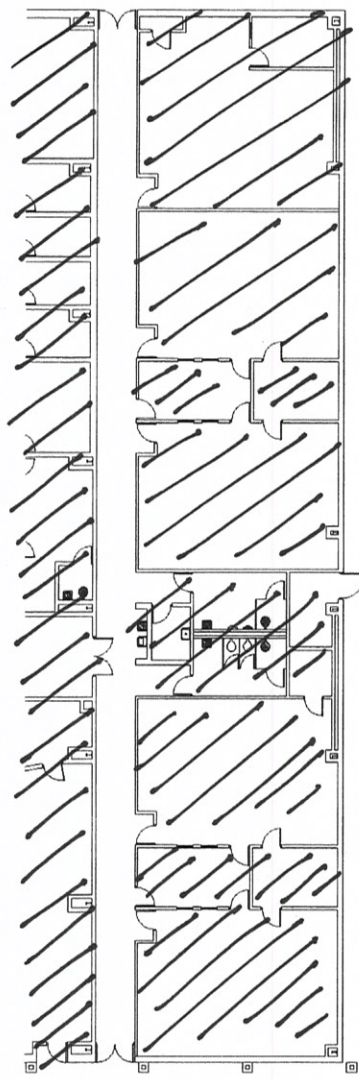

~~4" Back-to Back Digital Clocks~~

4" Digital Clocks

15 WATT HORN BEIGE

Common Speakers 2x2 Lay-Ins + 8" Round Spk.

CALL BUTTON - 2x2 Lay-Ins - Talk-Back Spk. AND 4" Digital Clock

ATHLETICS

MUSIC

ROT C