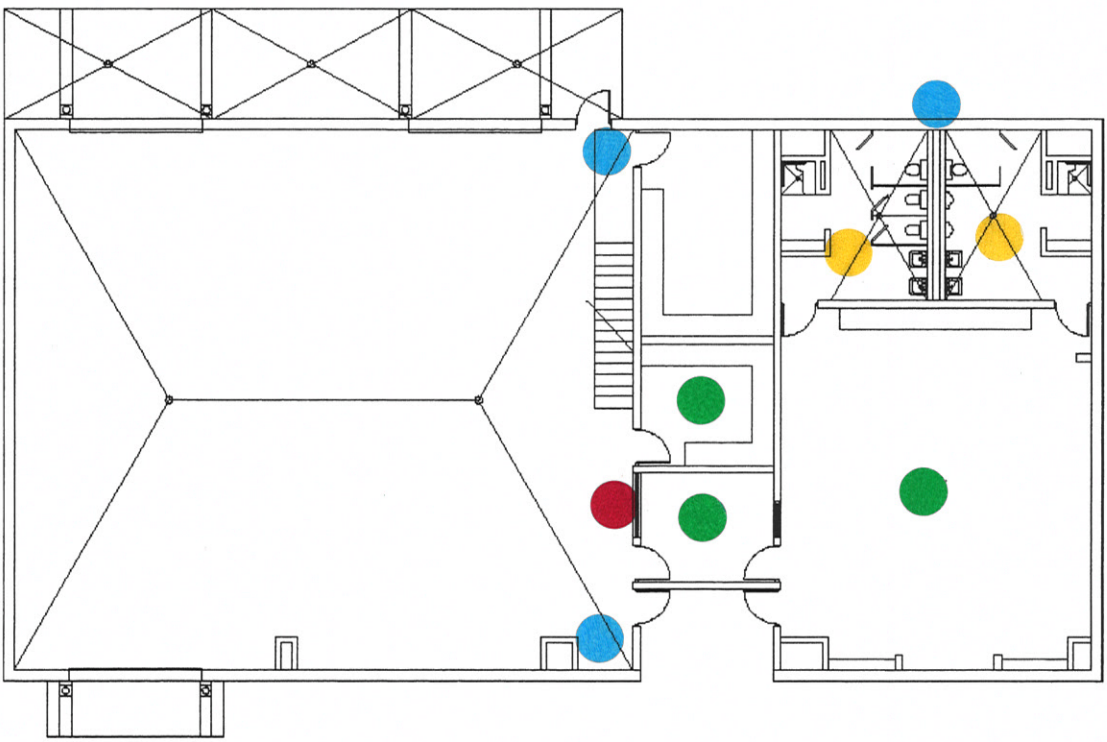

~~4" Back-to Back Digital Clocks~~

4" Digital Clocks

15 WATT HORN BEIGE

Common Speakers 2x2 Lay-Ins + 8" Round Spk.

CALL BUTTON - 2x2 Lay-Ins - Talk-Back Spk. AND 4" Digital Clock

ATHLETICS

MUSIC

ROT C